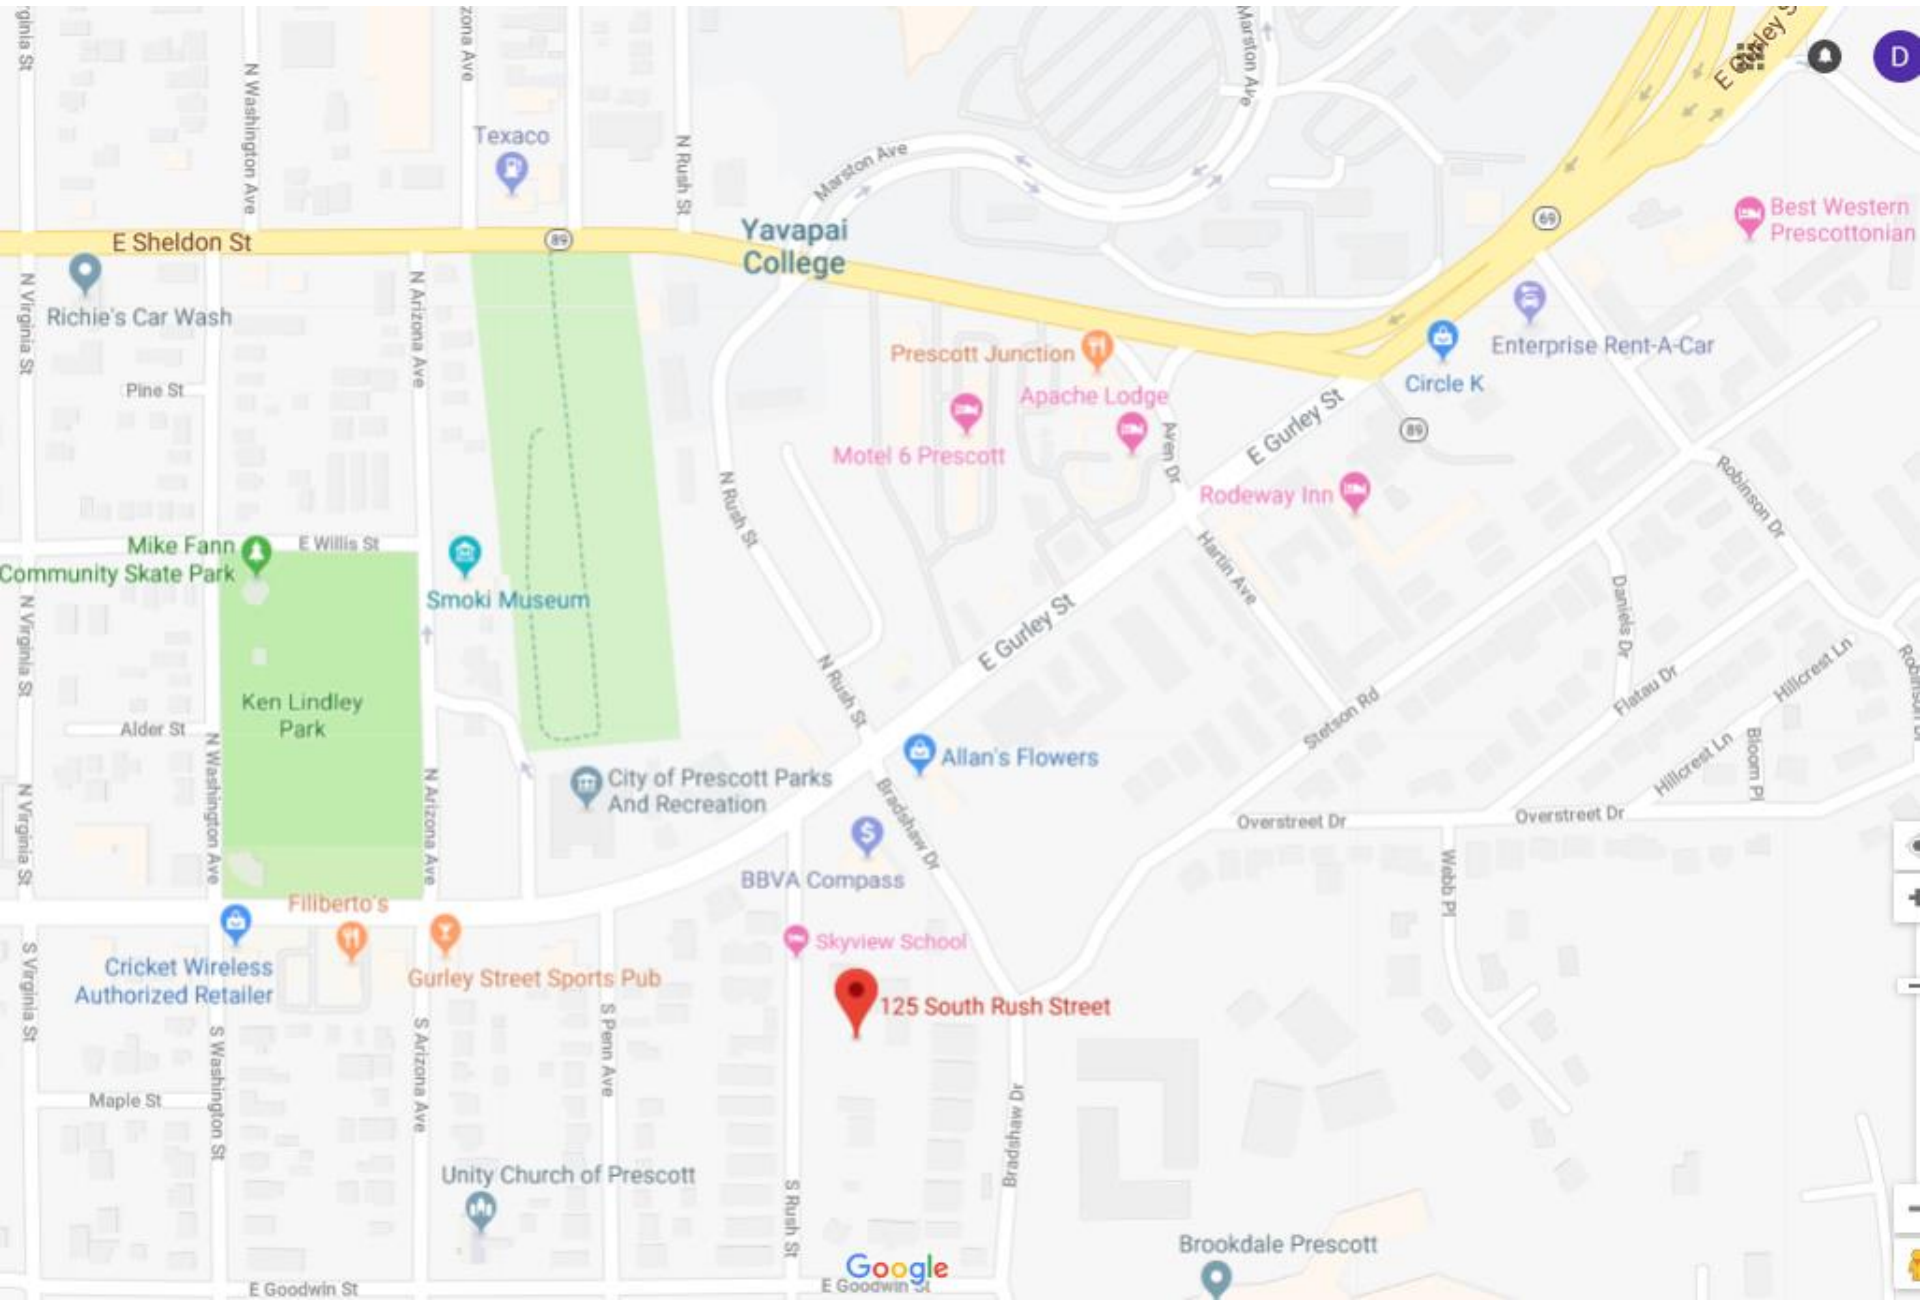

Skyview School, 125 S. Rush St. Prescott, AZ 86303 – Zoomed In