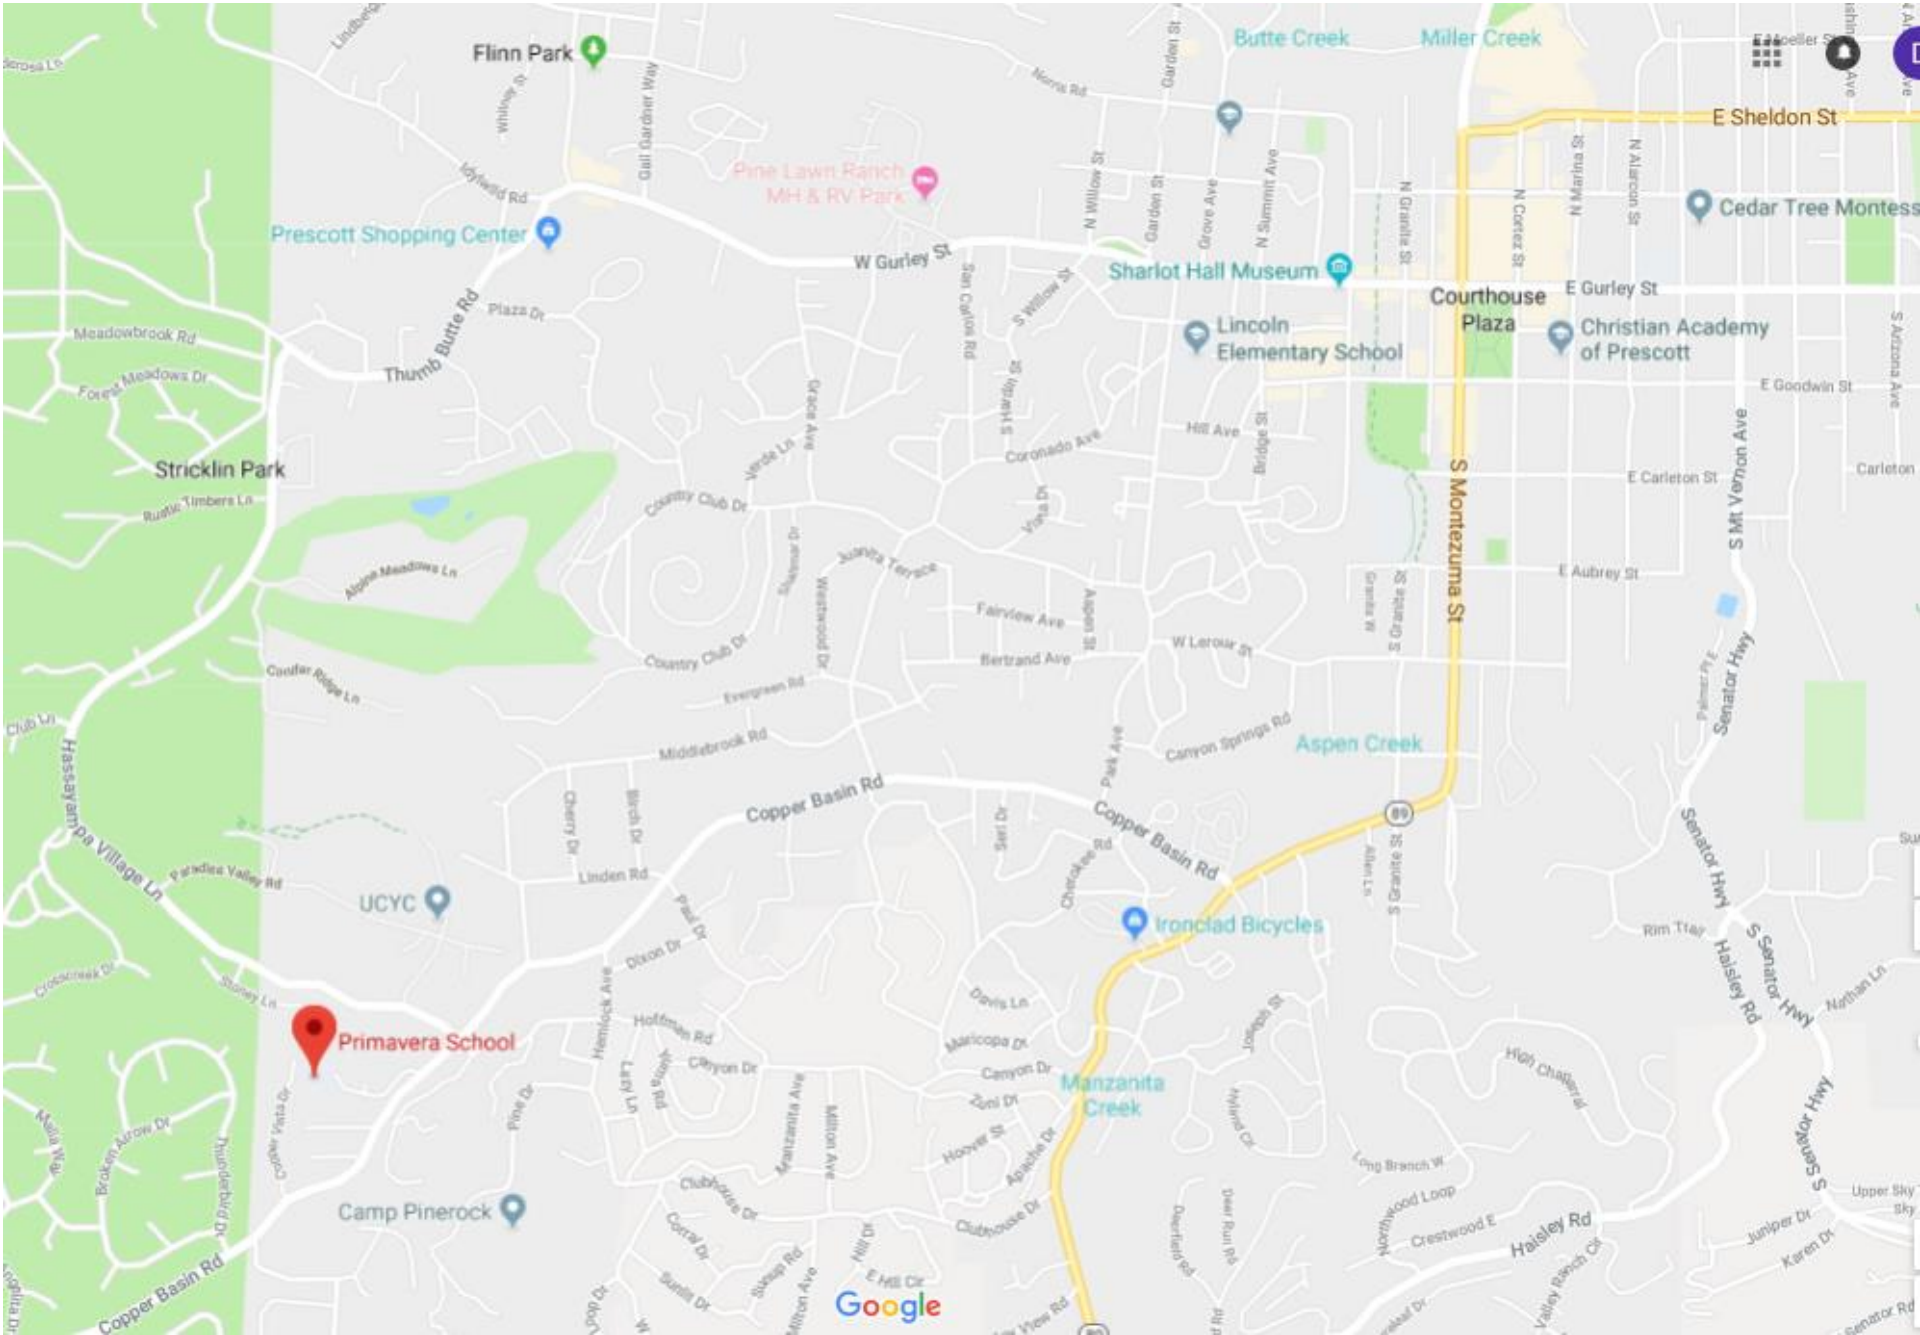

Primavera School, 1446 Moyer Rd, Prescott, AZ 86303 – Zoomed Out