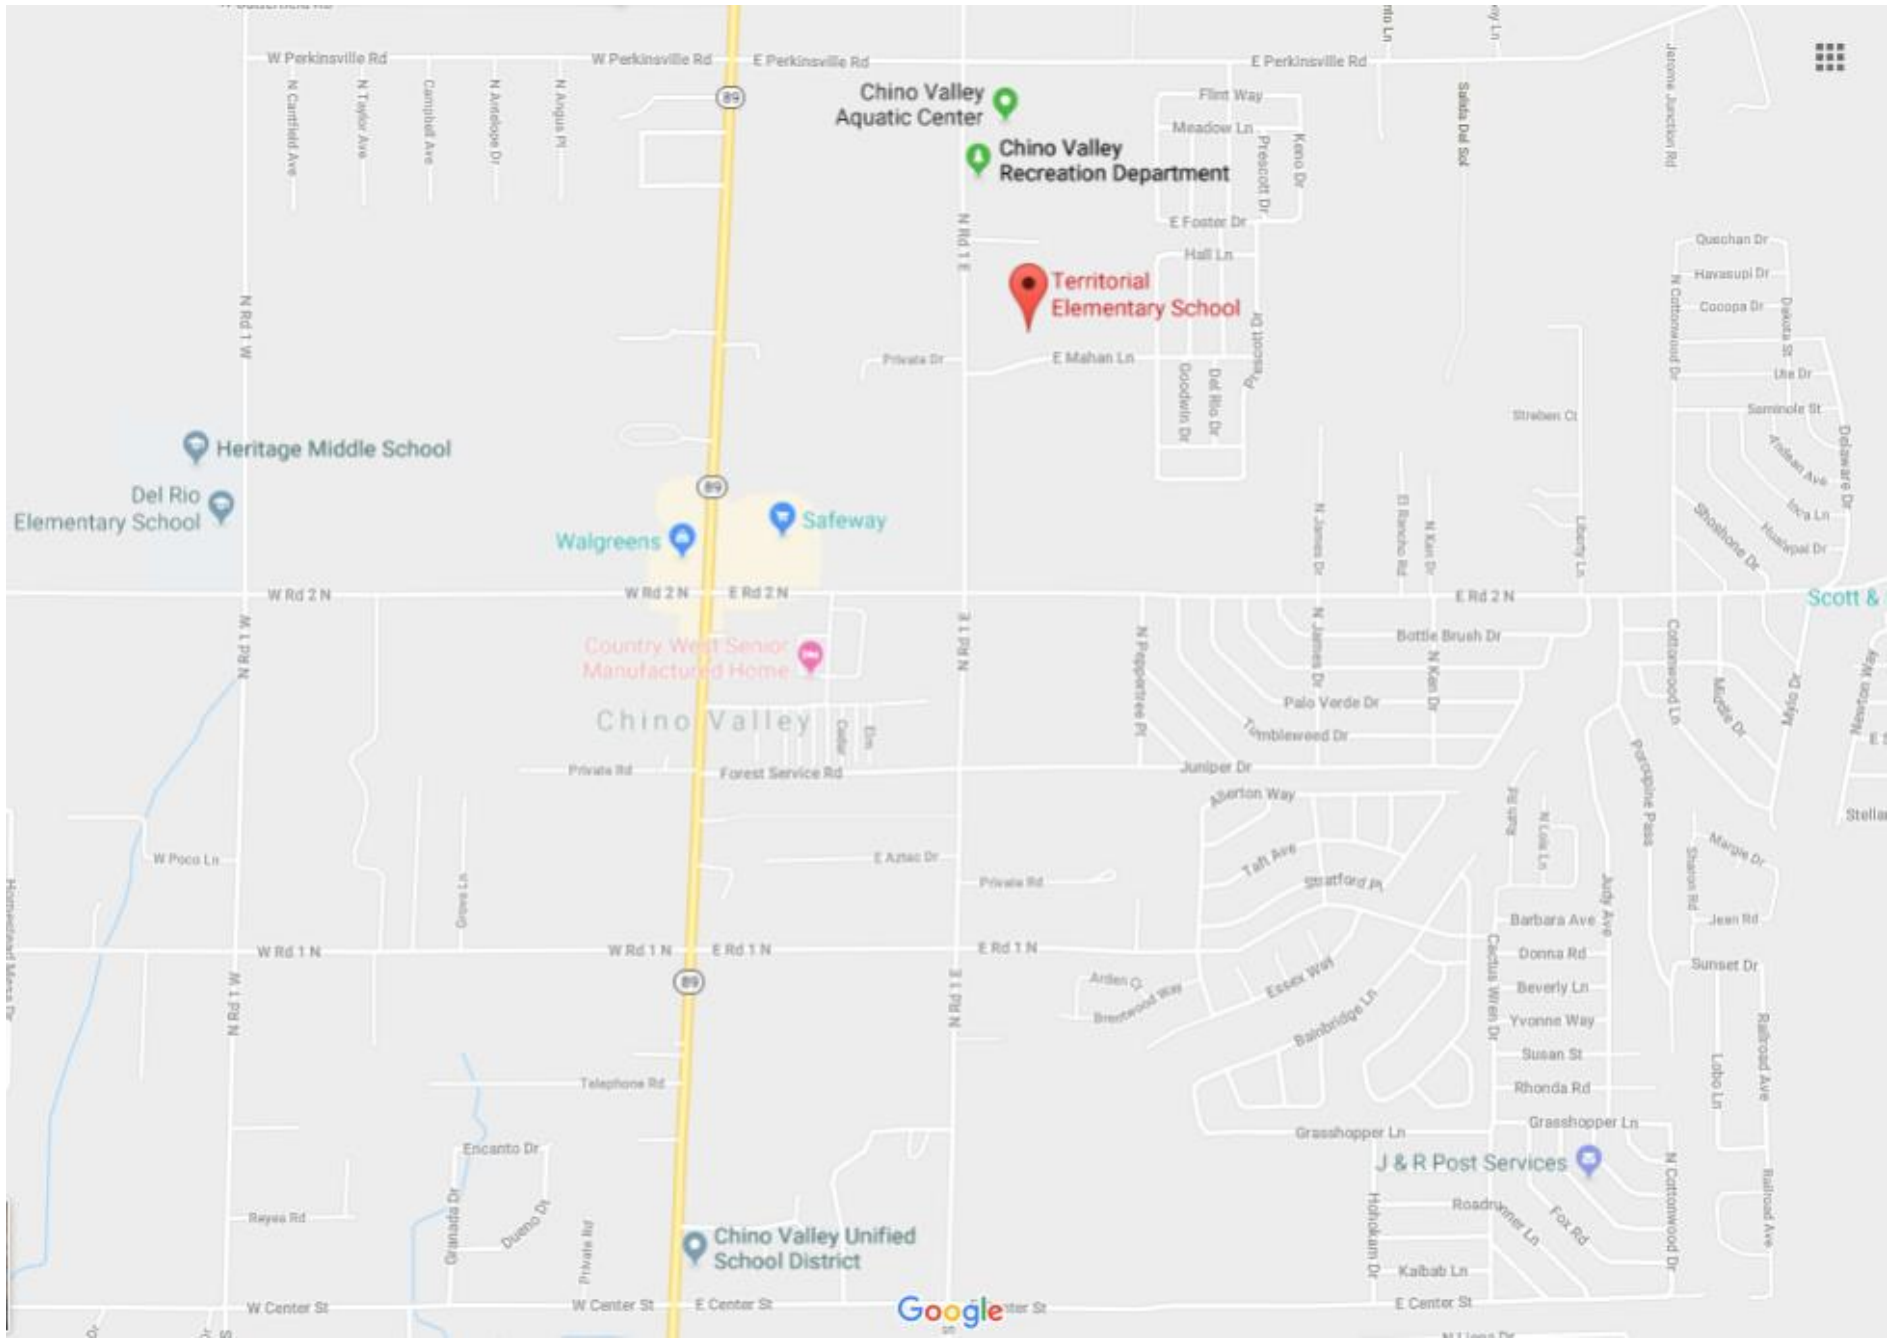

Territorial Early Childhood Center (Territorial Elementary School), 1088 E Mahan Ln, Chino Valley, AZ 86323

Zoomed-In