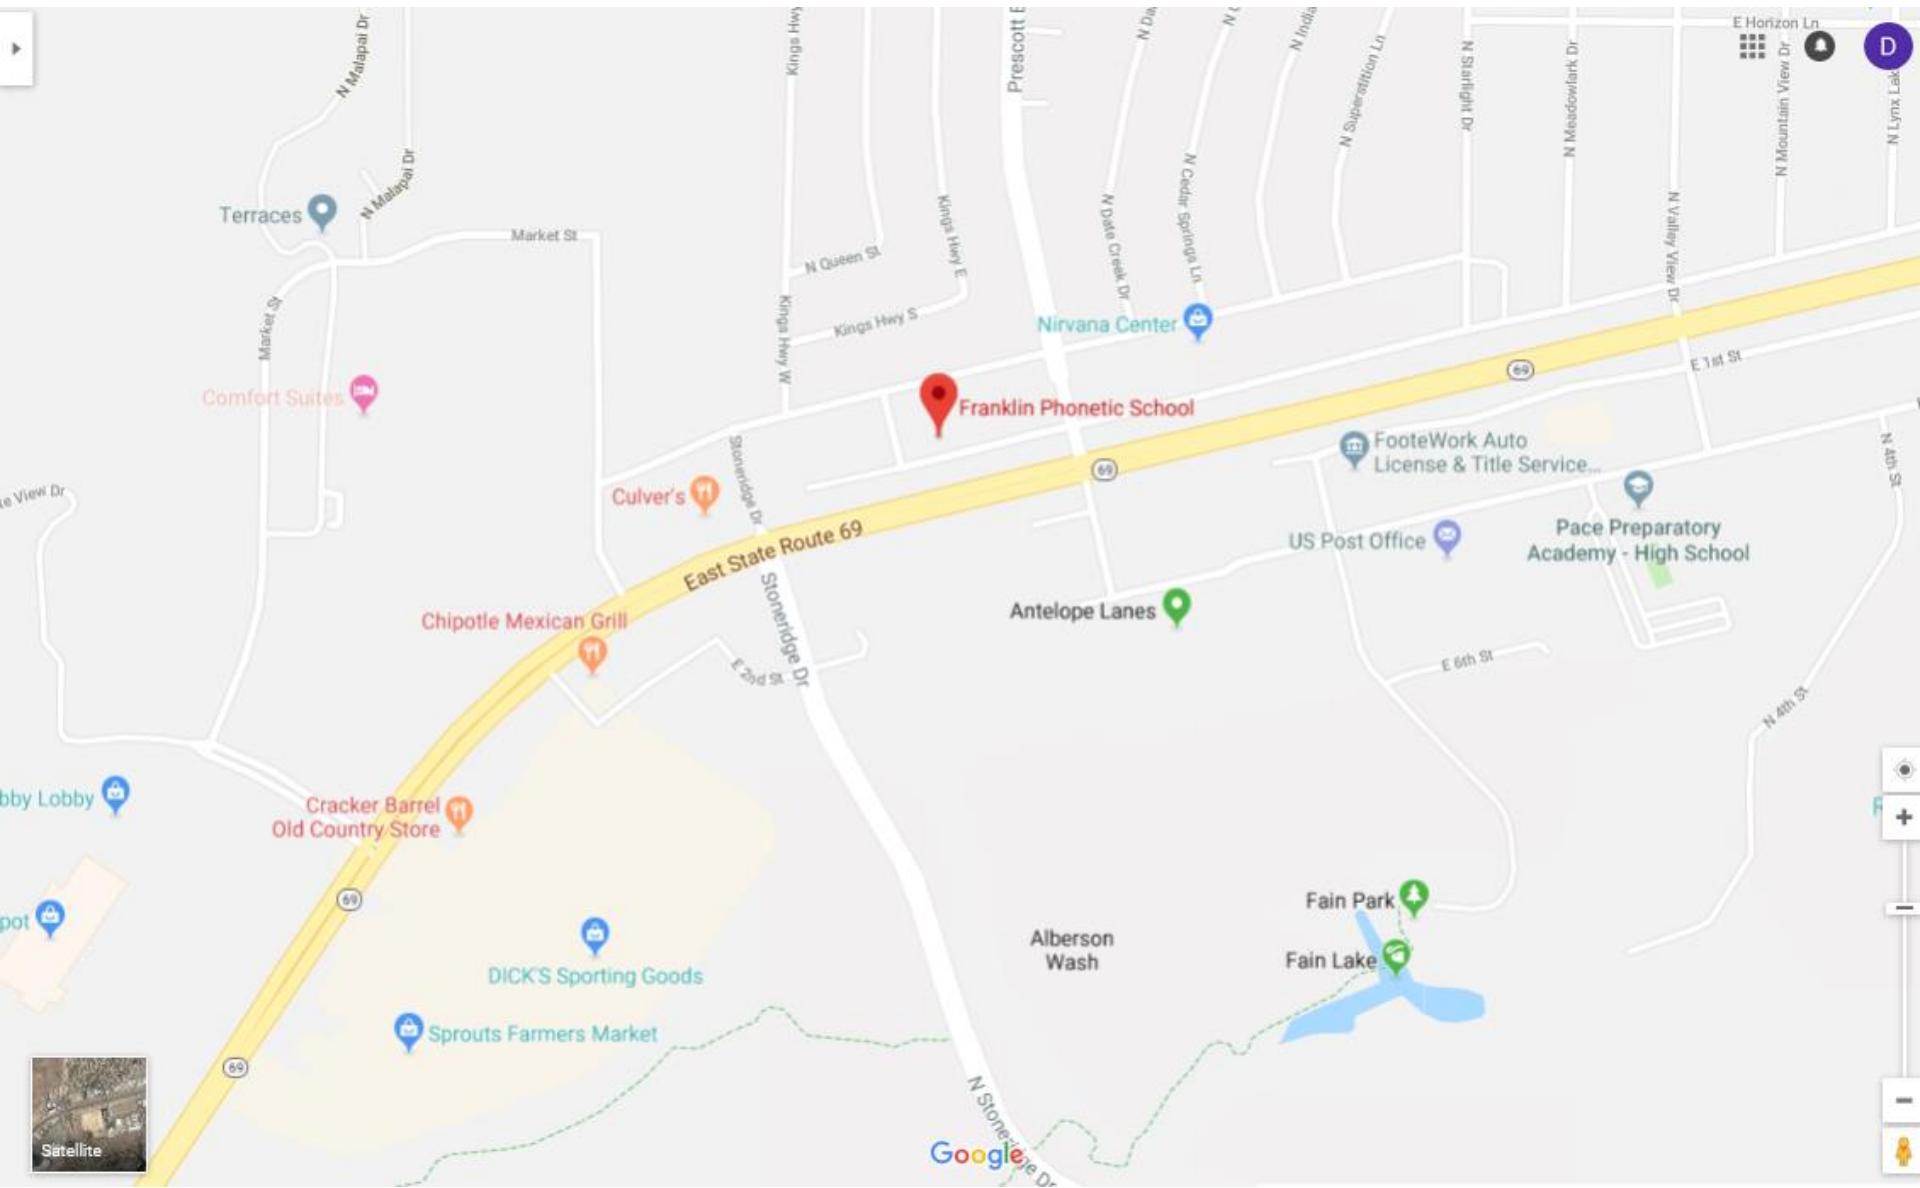

Franklin Phonetic School, 6116 AZ-69, Prescott Valley, AZ 86314 – Zoomed In