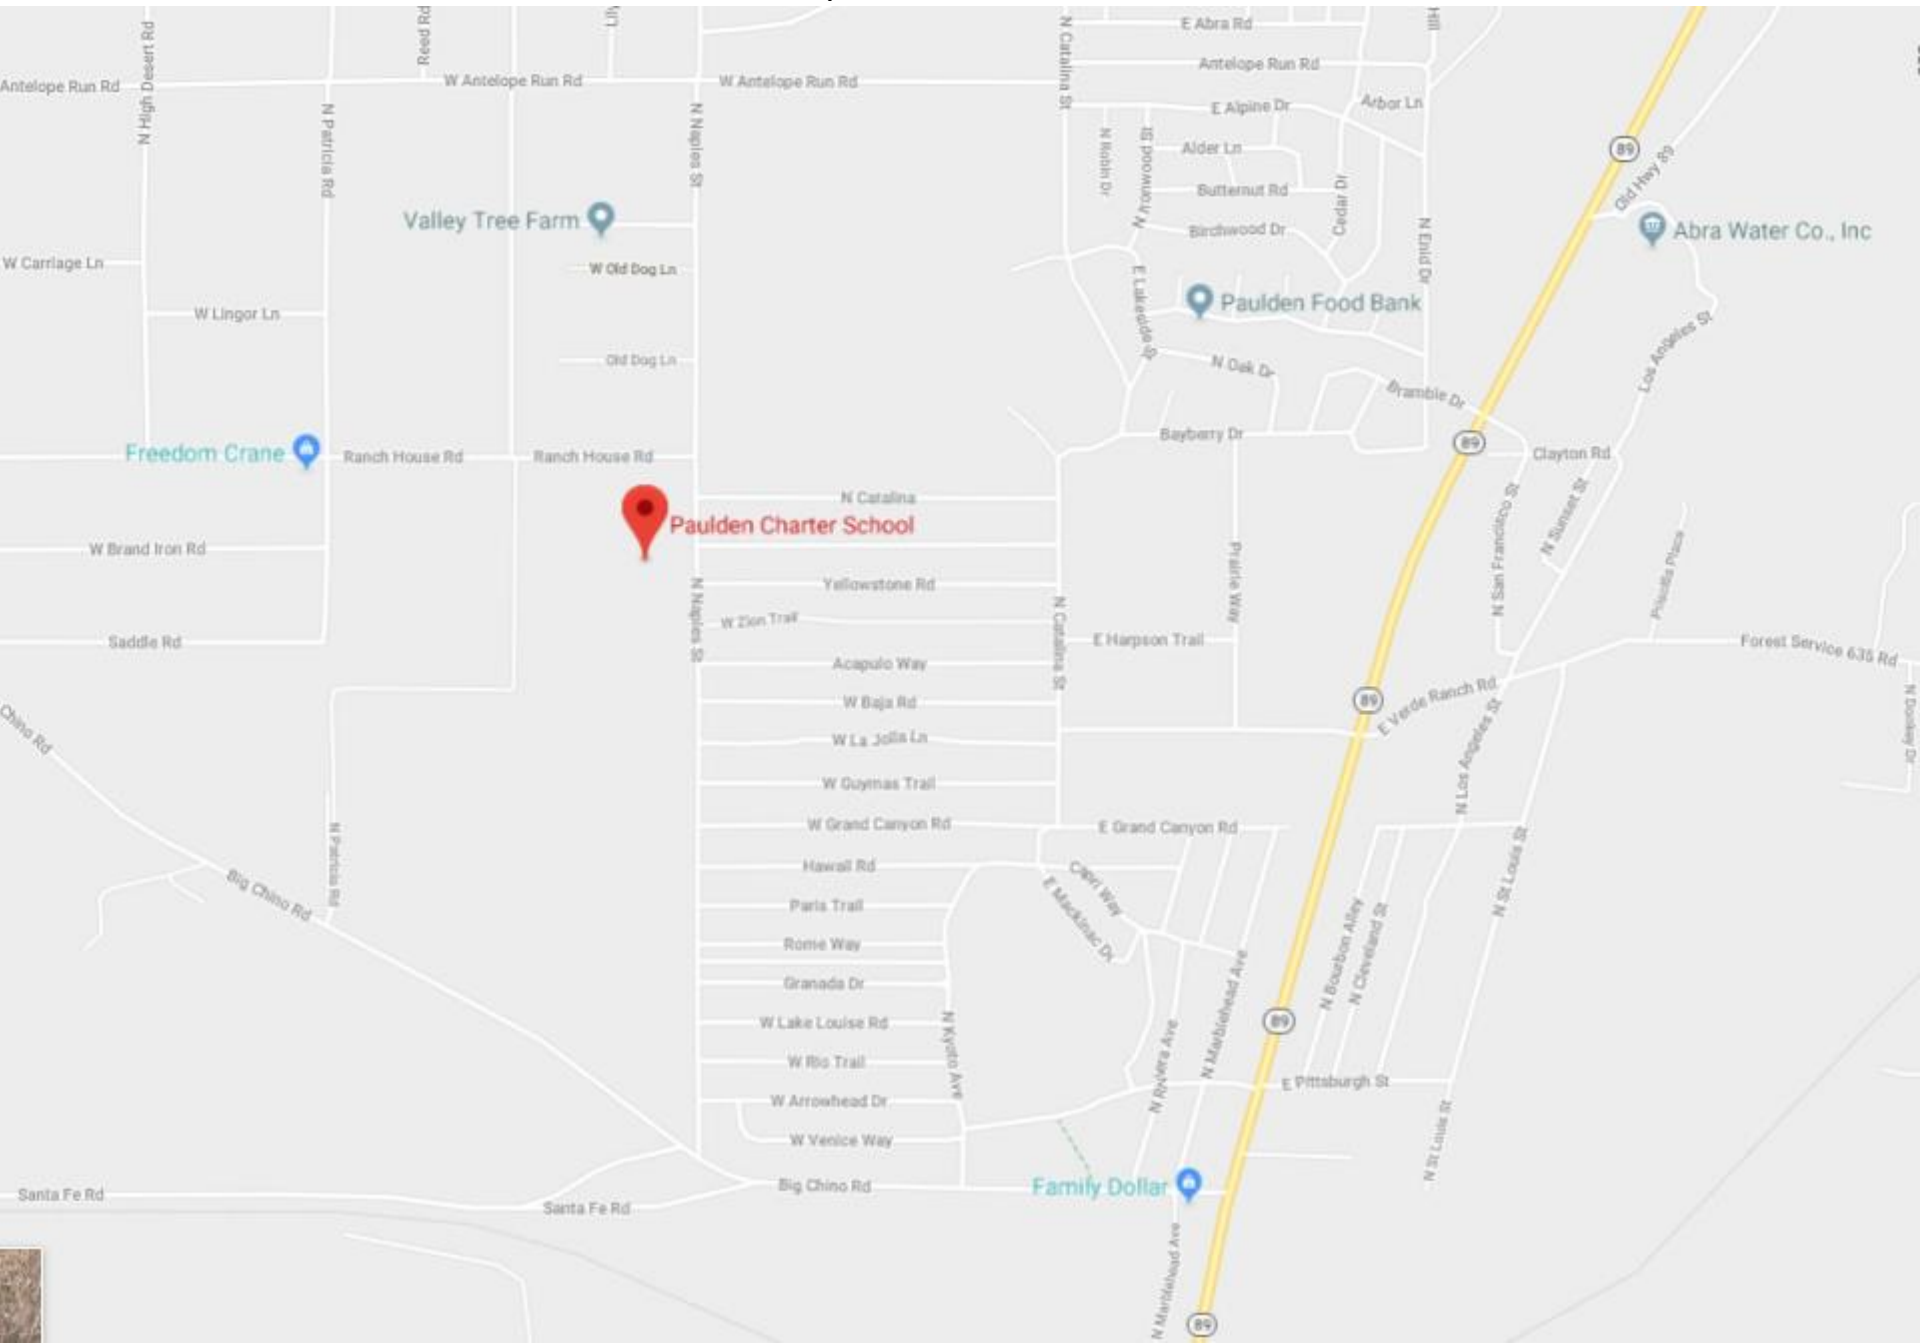

Paulden Community School (Paulden Charter School) – Zoomed In

24850 N Naples St, Paulden, AZ 86334